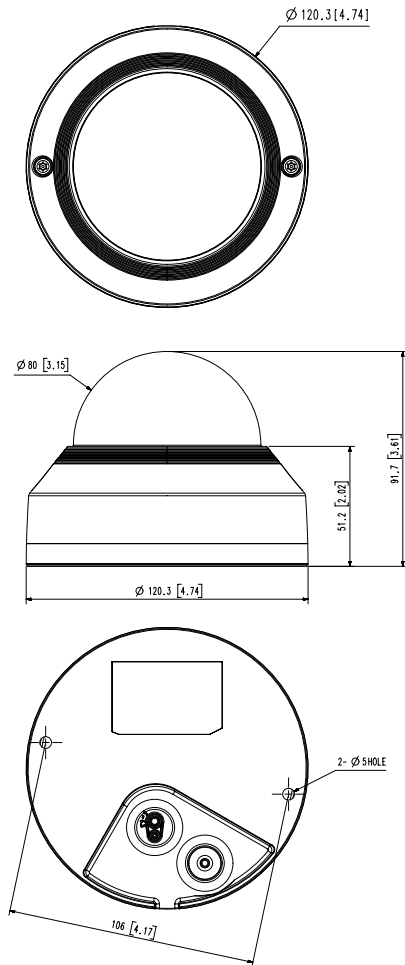

QNV-6012R

2M H.265 IR Dome Camera

CAD

Unit: mm [inch]

QNV-6012R/6022R/6032R
QNV-8010R/8020R/8030R
UNIT : mm[inch]