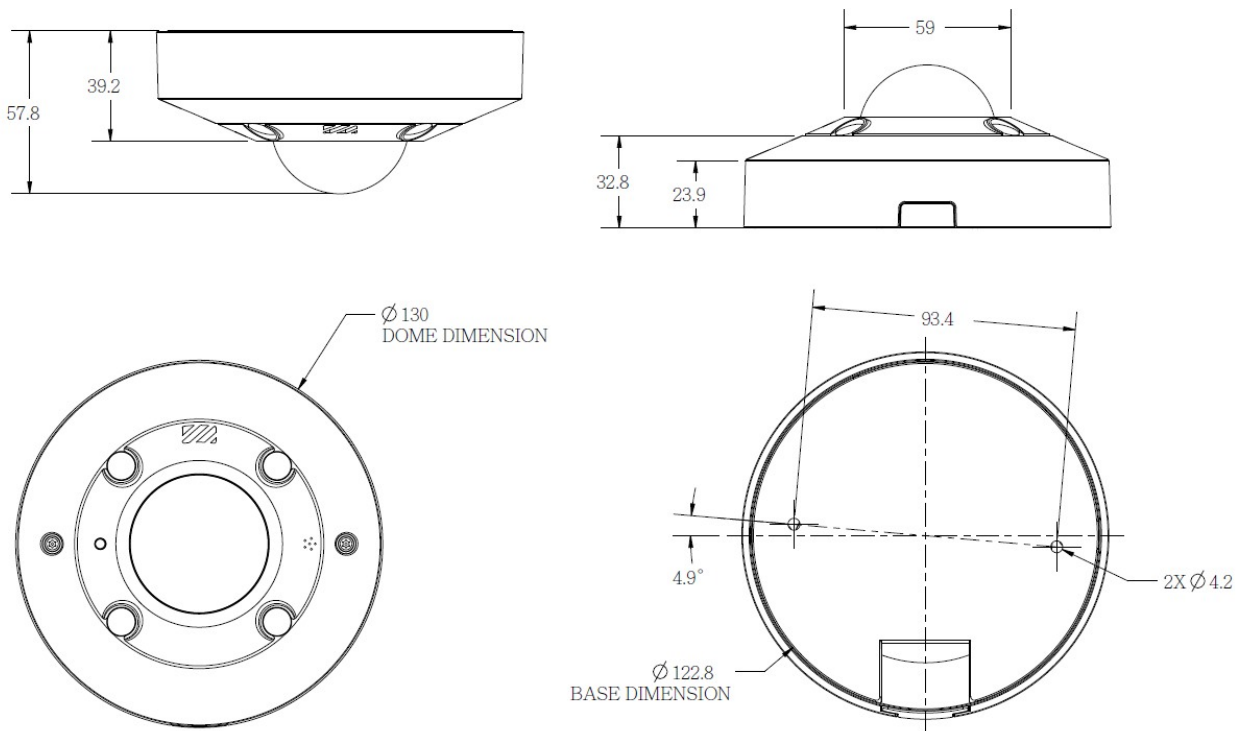

## General

Power Source	DC 12V, PoE Class 0 (IEEE802.3af)
Power Consumption	12.95 W (PoE)
Weight	557.5g (1.23lb)
Dimensions	(Ø x H): 130mm x 57.8mm (5.11" x 2.28")
Environmental Casing	Weatherproof (IP66), Vandal proof (IK10)
Mount Type	Wall Mount, Pole Mount, Pendant, Corner Mount, Gang Box
Heater	Yes
Operating Temperature	-30°C ~55°C (-22°F ~ 131°F) heater on
Operating Humidity	10% - 90% RH
Approvals	CE Class A, FCC Class A, IP66, IK10
Real-time Clock (RTC)	Yes
Warranty	3 Year(s). For extended warranty offering, see <a href="http://www.acti.com/support/warranty">http://www.acti.com/support/warranty</a>

## ► Dimension Diagram

Unit: mm [inch]