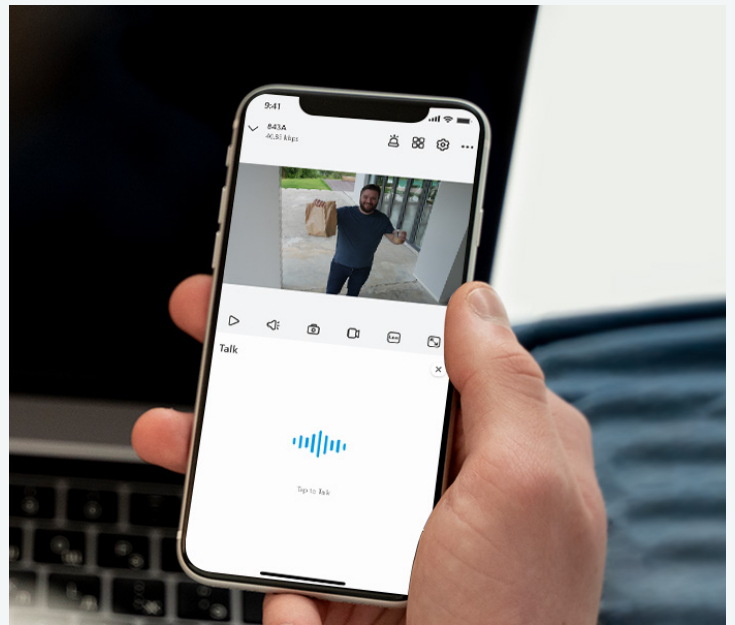

Smart Home

Works with Google Assistant or Alexa for hands-free control.

IK10 Vandal-Proof

With its rugged housing, the camera is virtually impervious to malicious acts, such as tampering, vandalism, and physical attacks.

True-to-Life Images in 4K

Capture super sharp 4K videos with mind-blowing details, day or night. Never miss anything important.

Get Closer, See More

Zoom in on every image to make out faces and license plates with 5X optical zoom and 10X digital zoom.

See Color at Night

Capture true-to-life color at night with its spotlights on. Record full-color recordings just as bright as in the day.

Know What's Happening

Get alerts only when people, vehicles, and animals are detected, reducing false alarms caused by shadows and flying insects.

Gallery

One App/Client for All Control

Stay connected to your home or business anytime, anywhere.

Privacy in Your Hands

We made it a priority to ensure that your privacy is protected and your data is for your eyes only.