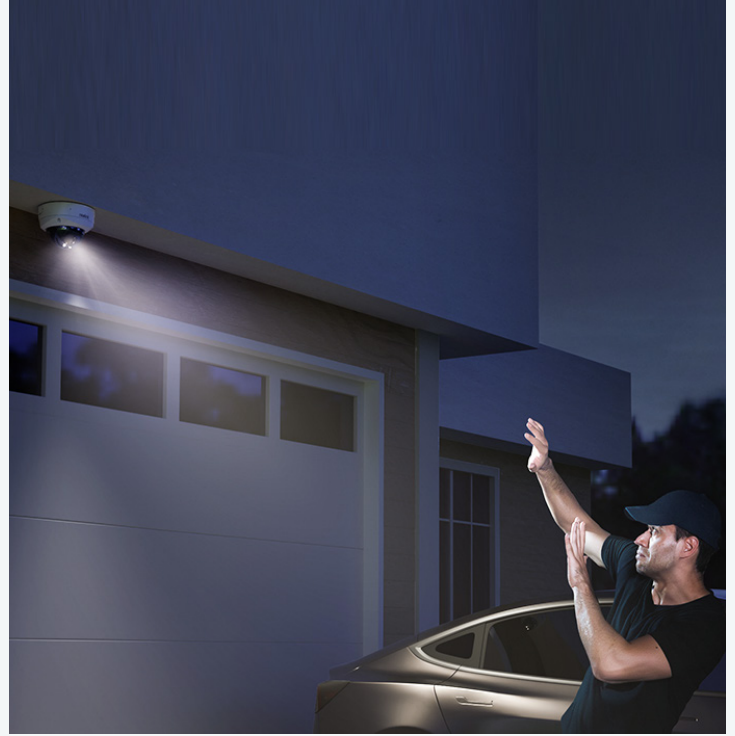

IP67 Weatherproof

Performs well in any weather conditions for year-round protection.

5X Optical Zoom

View small & distant details without compromising image quality.

Smart Detection & Alerts

Detect people, vehicles, and animals and send accurate alerts.

Smart Home

Works with Google Assistant or Alexa for hands-free control.

IK10 Vandal-Proof

With its rugged housing, the camera is virtually impervious to malicious acts, such as tampering, vandalism, and physical attacks.

See Color at Night

Capture true-to-life color at night with its spotlights on. Record full-color recordings just as bright as in the day.

Know What's Happening

Get alerts only when people, vehicles, and animals are detected, reducing false alarms caused by shadows and flying insects.

Gallery

One App/Client for All Control

Stay connected to your home or business anytime, anywhere.

Privacy in Your Hands

We made it a priority to ensure that your privacy is protected and your data is for your eyes only.